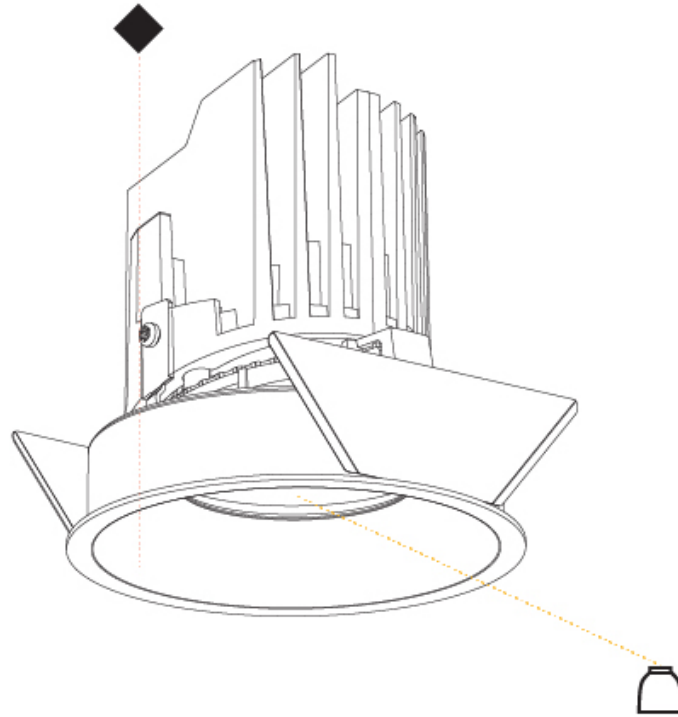

BIONIQ ROUND SEMI ADJUSTABLE RECESSED

A35546-

PROJECT

TYPE

SPECIFIER

QUANTITY

DATE

A