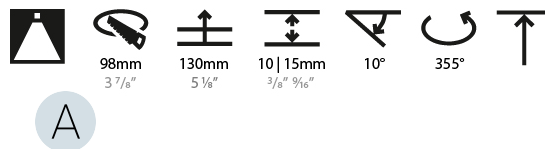

RATINGS AND CERTIFICATIONS

Certified By: Certified for North American Standards
IP rating: IP20