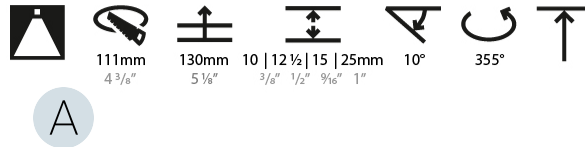

ELECTRICAL

Lamp Type: LED (Zhaga Standard)
Input Wattage (W): 15.5
Total Output Wattage (W): 14.5
Dimming: Tri-Mode (Non-Dimming and Phase Dimming (120Vac only) and 0-10V Dimming)
Driver Included: No
Driver Location: Recessed Housing
Driver Type: Constant Current - Universal
Driver Class: Class 2
Housing: See components
Input Voltage (V): 120 - 277
Constant Current (MA): 500

LED

Number of LEDs: 1
Color Temperature (°K): 2700 / 3000 / 3500 / 4000
Max. Delivered Lumen (lm): 940 / 980 / 1029 / 1050
Nominal Lumen (lm): 1386 / 1438 / 1511 / 1542
CRI: >90 CRI
Efficiency (%): 87.9 / 88.4 / 87.9
Lamp Life (hrs): 50000
Upon Request: RGB-W Tunable White Special Color Temperature Special LED

OPTICAL

Reflector: 20 / 40 / 60
Adjustability: Rotational 355°; Tilt 10°
Upon Request: Special Beam Angles

RATINGS AND CERTIFICATIONS

Zaneen Group Inc. © 2024, T 1800-388-3382, F 416-247-9319, www.zaneen.com
Certified By: Certified for North American Standards
Available for International specifications by adding "INT" at the end of the existing Model #. For assistance on 'custom' specifications, contact zteam@zaneen.com.
IP Rating: IP20
If a conflict occurs to supply the best product, we reserve the right to change specifications or materials without notice. The most recent specification sheets are found at zaneen.com