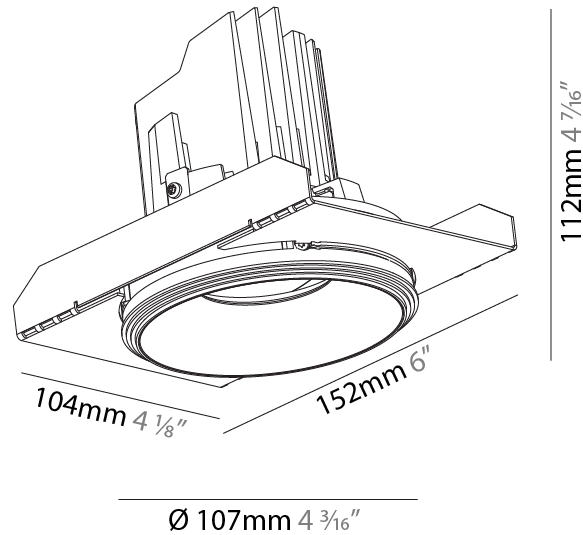

GENERAL

Series: Bioniq
 Subseries: Bioniq Round Semi Adjustable
 Brand: Prolicht
 Division: Architectural
 Mounting Type: Trimless
 Mounting Location: Ceiling
 Subcategory: Downlight

PHYSICAL

Shape: Round
 Diameter (mm): 107
 Diameter (in): 4 3/16
 Height (mm): 112
 Height (in): 4 7/16
 Ceiling Thickness (mm): 10 / 12.5 / 15 / 25
 Ceiling Thickness (in): 3/8 or 1/2 or 9/16 or 1
 Min. Recessing Depth (mm): 130
 Min. Recessing Depth (in): 5 1/8
 Light Distribution: Adjustable / Downlight
 Weight (kg): 0.621
 Weight (lbs): 1.37
 Fixture Finish: SSR / BKV / CWI / CRY / HAB / LAG / UFT / ITA / RUA / RUR / MIC / FTG / MYG / TWT / LOD / PUS / FRO / FUP / KIA / POP / BLS / SPG / MEY / GOH / GUM / CHC / COM / ABZ / JAG / OBR / MOS / ROR
 Fixture Material: Aluminum Die Cast
 Cut-out Measurements: 111mm / 4 3/8"
 Upon Request: Unique Ceiling Thickness

GENERAL

Series: Bioniq
 Subseries: Bioniq Round Semi Adjustable
 Brand: Prolicht
 Division: Architectural
 Mounting Type: Trimless
 Mounting Location: Ceiling
 Subcategory: Downlight

PHYSICAL

Shape: Round
 Diameter (mm): 107
 Diameter (in): 4 3/16
 Height (mm): 112
 Height (in): 4 7/16
 Ceiling Thickness (mm): 10 / 12.5 / 15 / 25
 Ceiling Thickness (in): 3/8 or 1/2 or 9/16 or 1
 Min. Recessing Depth (mm): 130
 Min. Recessing Depth (in): 5 1/8
 Light Distribution: Adjustable / Downlight
 Weight (kg): 0.609
 Weight (lbs): 1.34
 Fixture Finish: SSR / BKV / CWI / CRY / HAB / LAG / UFT / ITA / RUA / RUR / MIC / FTG / MYG / TWT / LOD / PUS / FRO / FUP / KIA / POP / BLS / SPG / MEY / GOH / GUM / CHC / COM / ABZ / JAG / OBR / MOS / ROR
 Fixture Material: Aluminum Die Cast
 Cut-out Measurements: Ø 111mm / 4 3/8"
 Upon Request: Unique Ceiling Thickness

RATINGS AND CERTIFICATIONS

Certified By: Certified for North American Standards
 IP rating: IP20

	111mm 4 3/16"	130mm 5 1/8"	10 12 1/2 15 25mm 3/8" 1/2" 9/16" 1"	10°	355°	
A						

BIONIQ ROUND SEMI ADJUSTABLE TRIMLESS